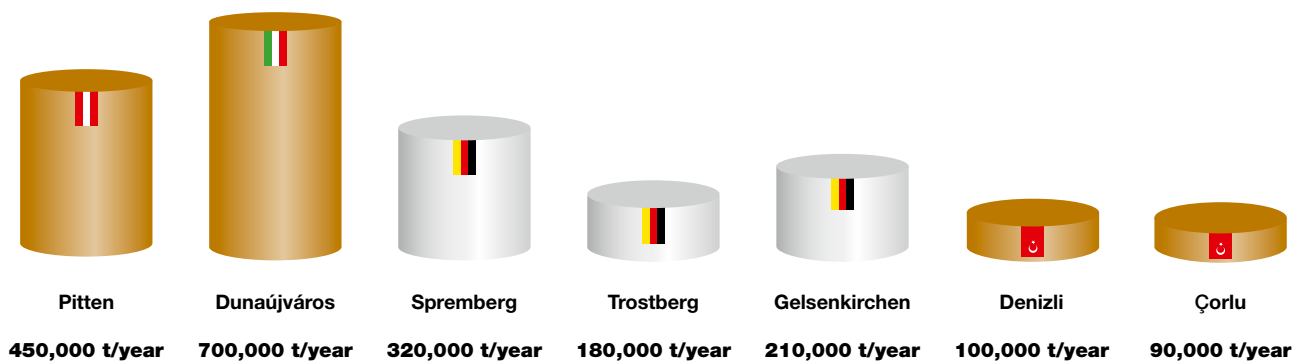

# Fascinating paper

**2 million tonnes a year capacity**

A high-speed photograph of a glass of water splashing, with several slices of lime floating in the water. The water is clear and the lime slices are bright green. The background is a light blue gradient.